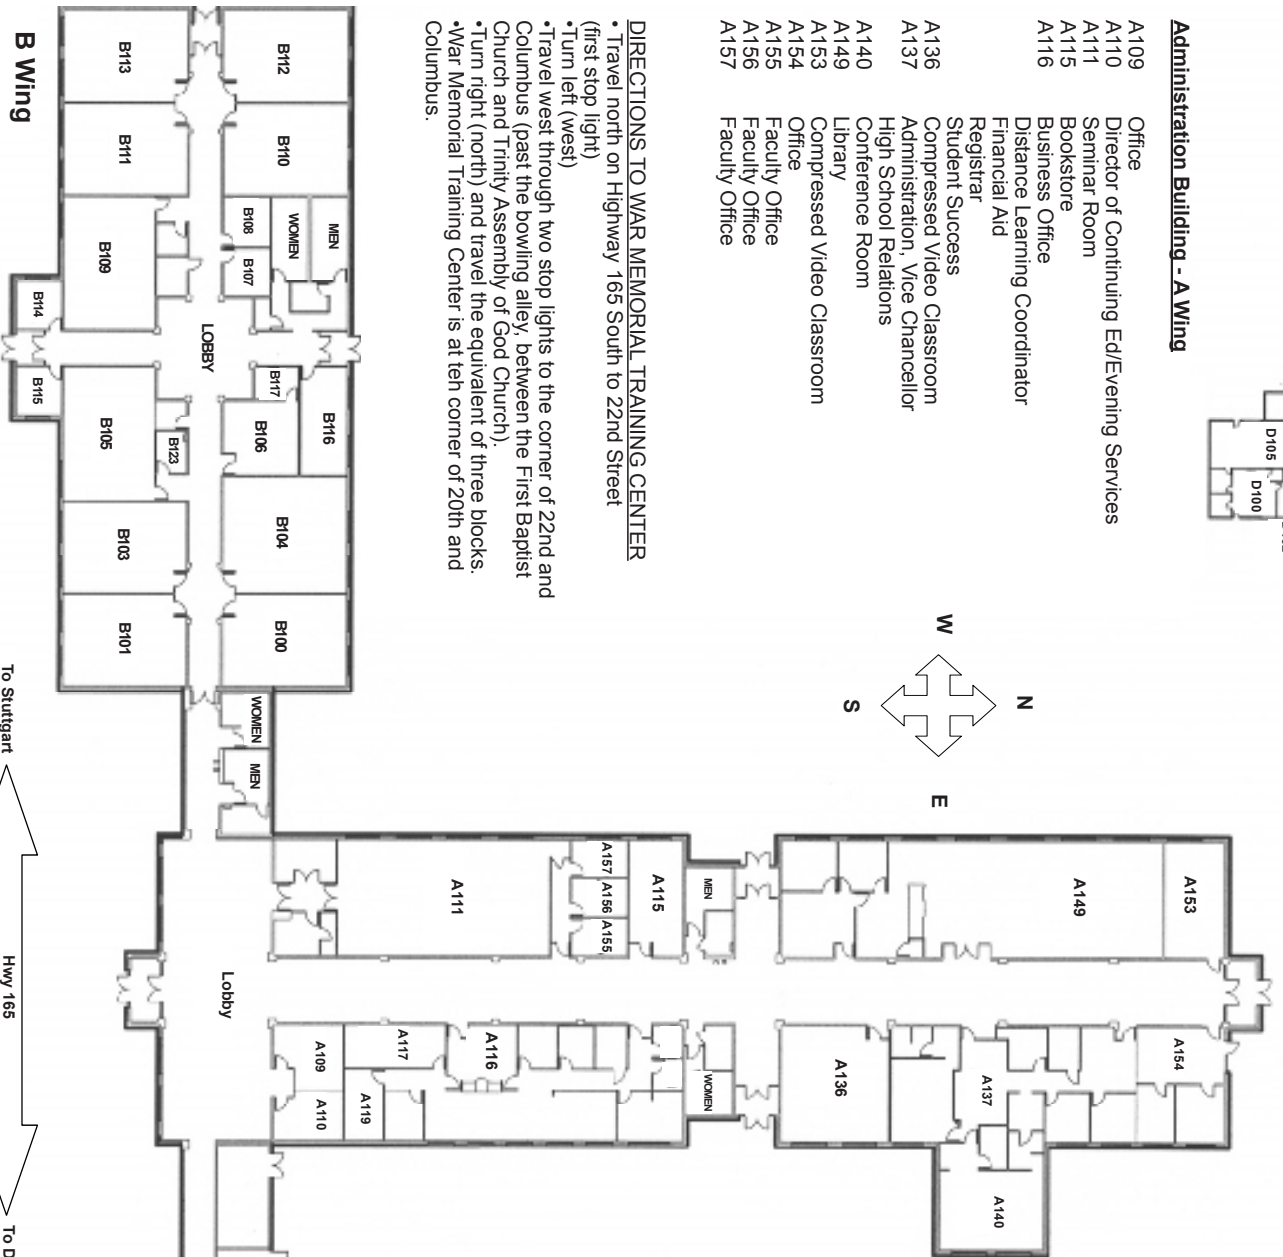

Physical Plant Building D

Administration Building - A Wing

- A109 Office
- A110 Director of Continuing Ed/Evening Services
- A111 Seminar Room
- A115 Bookstore
- A116 Business Office
- Distance Learning Coordinator
- Financial Aid
- Registrar
- Student Success
- A136 Compressed Video Classroom
- A137 Administration, Vice Chancellor
- A140 High School Relations
- A149 Conference Room
- A153 Library
- A154 Compressed Video Classroom
- A155 Office
- A156 Faculty Office
- A157 Faculty Office

DIRECTIONS TO WAR MEMORIAL TRAINING CENTER

- Travel north on Highway 165 South to 22nd Street (first stop light)
- Turn left (west)
- Travel west through two stop lights to the corner of 22nd and Columbus (past the bowling alley, between the First Baptist Church and Trinity Assembly of God Church).
- Turn right (north) and travel the equivalent of three blocks.
- War Memorial Training Center is at the corner of 20th and Columbus.

A Wing

Classroom Building - B Wing

- B100 Classroom
- B101 Classroom
- B103 Career Pathways
- B104 Classroom
- B105 The Learning Center
- B106 Student Lounge
- B107 Faculty Office
- B108 Faculty Office
- B109 Literacy Lab
- B110 Classroom
- B111 Classroom
- B112 I Can Learn Math Lab
- B113 Classroom
- B114 Faculty Office
- B115 Faculty Office
- B116 Adjunct Faculty Office
- B117 Faculty Office
- B123 Faculty Office