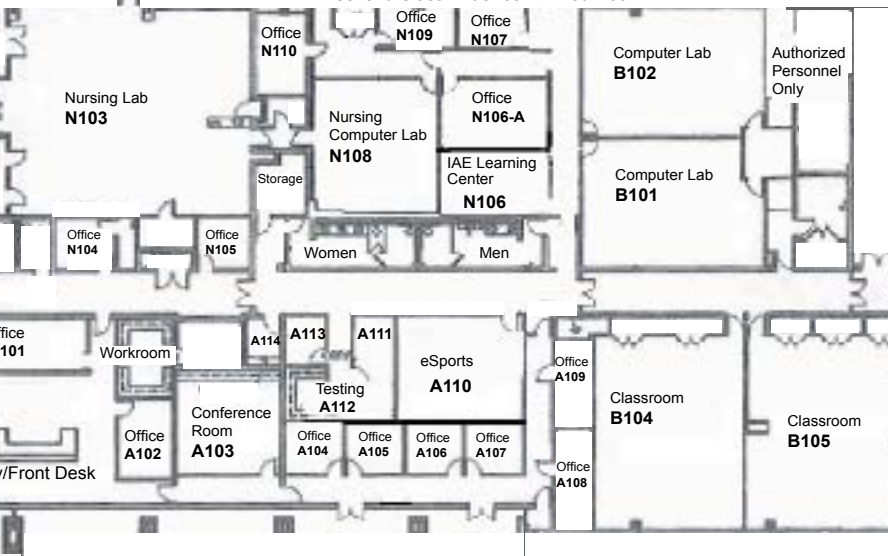

North ▲

A101	Vice Chancellor	D100	Librarian Office
A102	Financial Comptroller	D101	Faculty Office
A103	Conference Room	D102	Compressed Video Classroom
A104	Student Success Coordinator	D103	Library
A105	Faculty Office	D104	Classroom
A106	Community Education	D105	I Can Learn Math Lab
A107	Office	D106	Maintenance
A108	Public School Relations	D107	Food Pantry
A109	Dept Assistant/PCTC Manager		
A110	eSports	N101	Career Pathways
A111	Financial Aid	N102	Fitness Room
A112	Testing	N103	Nursing Lab
A113	Faculty Office	N104	Professional Advisor
A114	Custodial	N105	Business Office
A115	Community Room	N106	IAE Learning Center
		N106A	Faculty Offices
B101	Computer Lab	N107	Faculty Office
B102	Computer Lab	N108	Nursing Computer Lab
B104	Classroom	N109	Faculty Office
B105	Classroom	N110	Faculty Office
		W100	Welding Lab
C101	CV Classroom	W101	Classroom
C102	Classroom	W102	Faculty Office
C103	CV/IAE Coordinator		
C104	Faculty Office		
C105	Faculty Office		
C106	Faculty Office		
C107	Classroom		
C108	Classroom		

Main Entrance

DEWITT CAMPUS